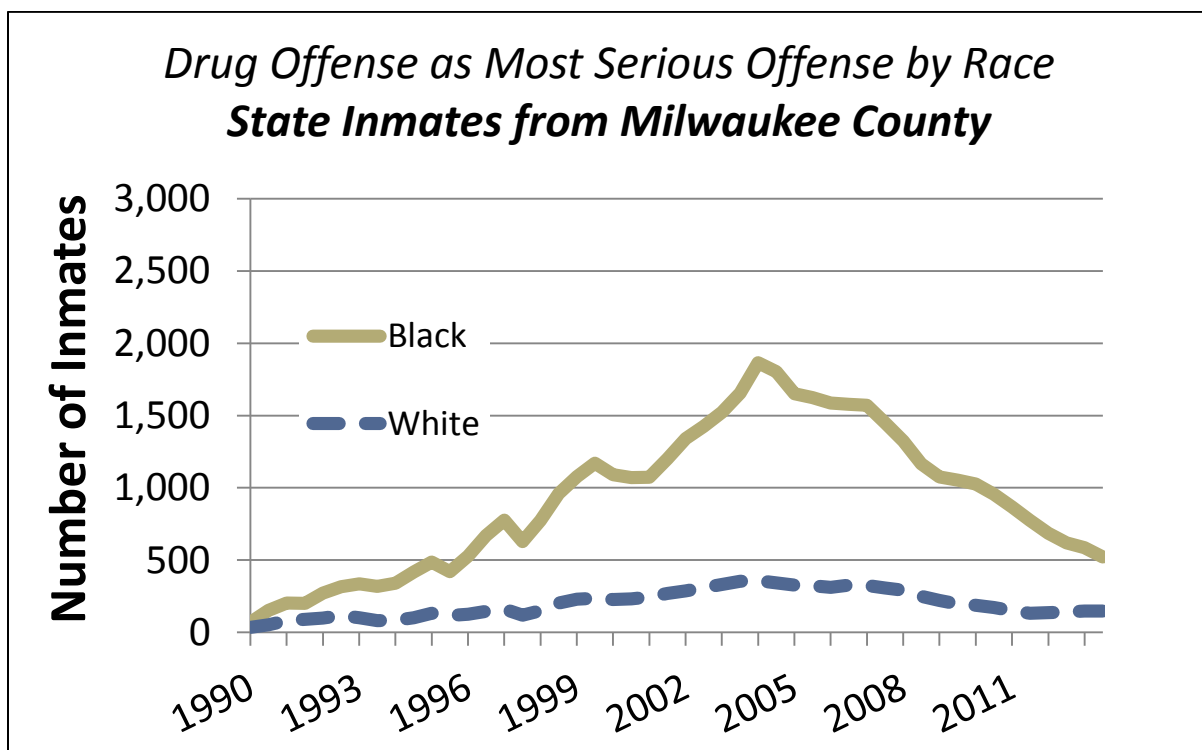

Who Is In Wisconsin State Prisons?

Tony Streveler, Wisconsin Department of Corrections Director of Research and Policy, will be presenting data on the state prison population. Yearly trends, types of offenses, recidivism rates, demographic data, how Milwaukee County compares to the rest of the state, and other important information will be included. Learn the facts about who we are sending to prison.

DATE: Wednesday, January 28, 2015

TIME: 9:30-11:00 a.m.

LOCATION: Clinton Rose Senior Center, 3045 N. Dr. Martin Luther King Dr.