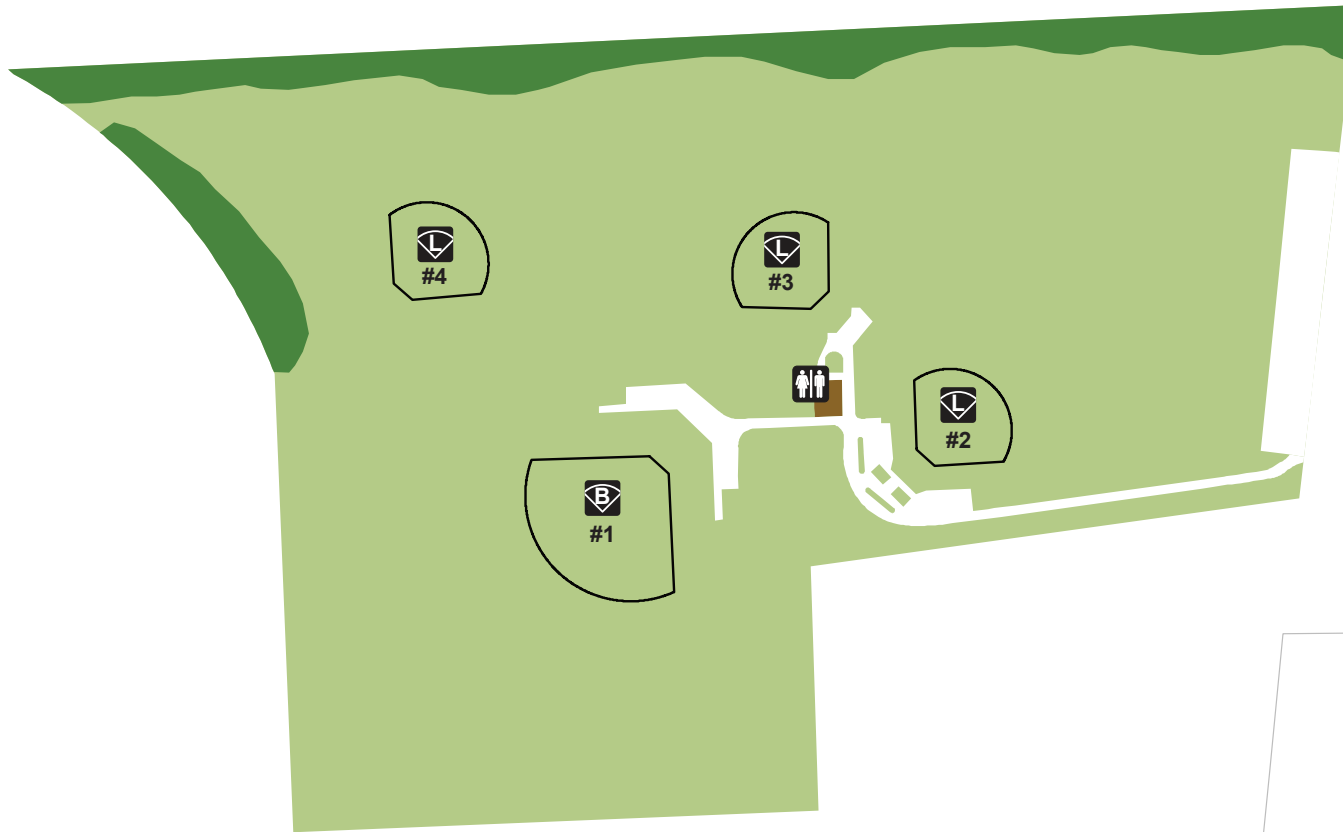

WOOLWORTH AVE.

Schoenecker Park

6237 N. Hopkins St.
 Milwaukee, WI 53209
 Unit Office: (414) 964-0064

-  Park Land
-  Shrubs & Trees
-  Park Building

-  Restrooms
-  Baseball
-  Little League

0 50 100 200 Feet

 PARK ACREAGE: 17.5

Parks Information
 (414) 257-PARK (7275)
countyparks.com

UPDATED JUNE '10

SHERMAN BLVD.