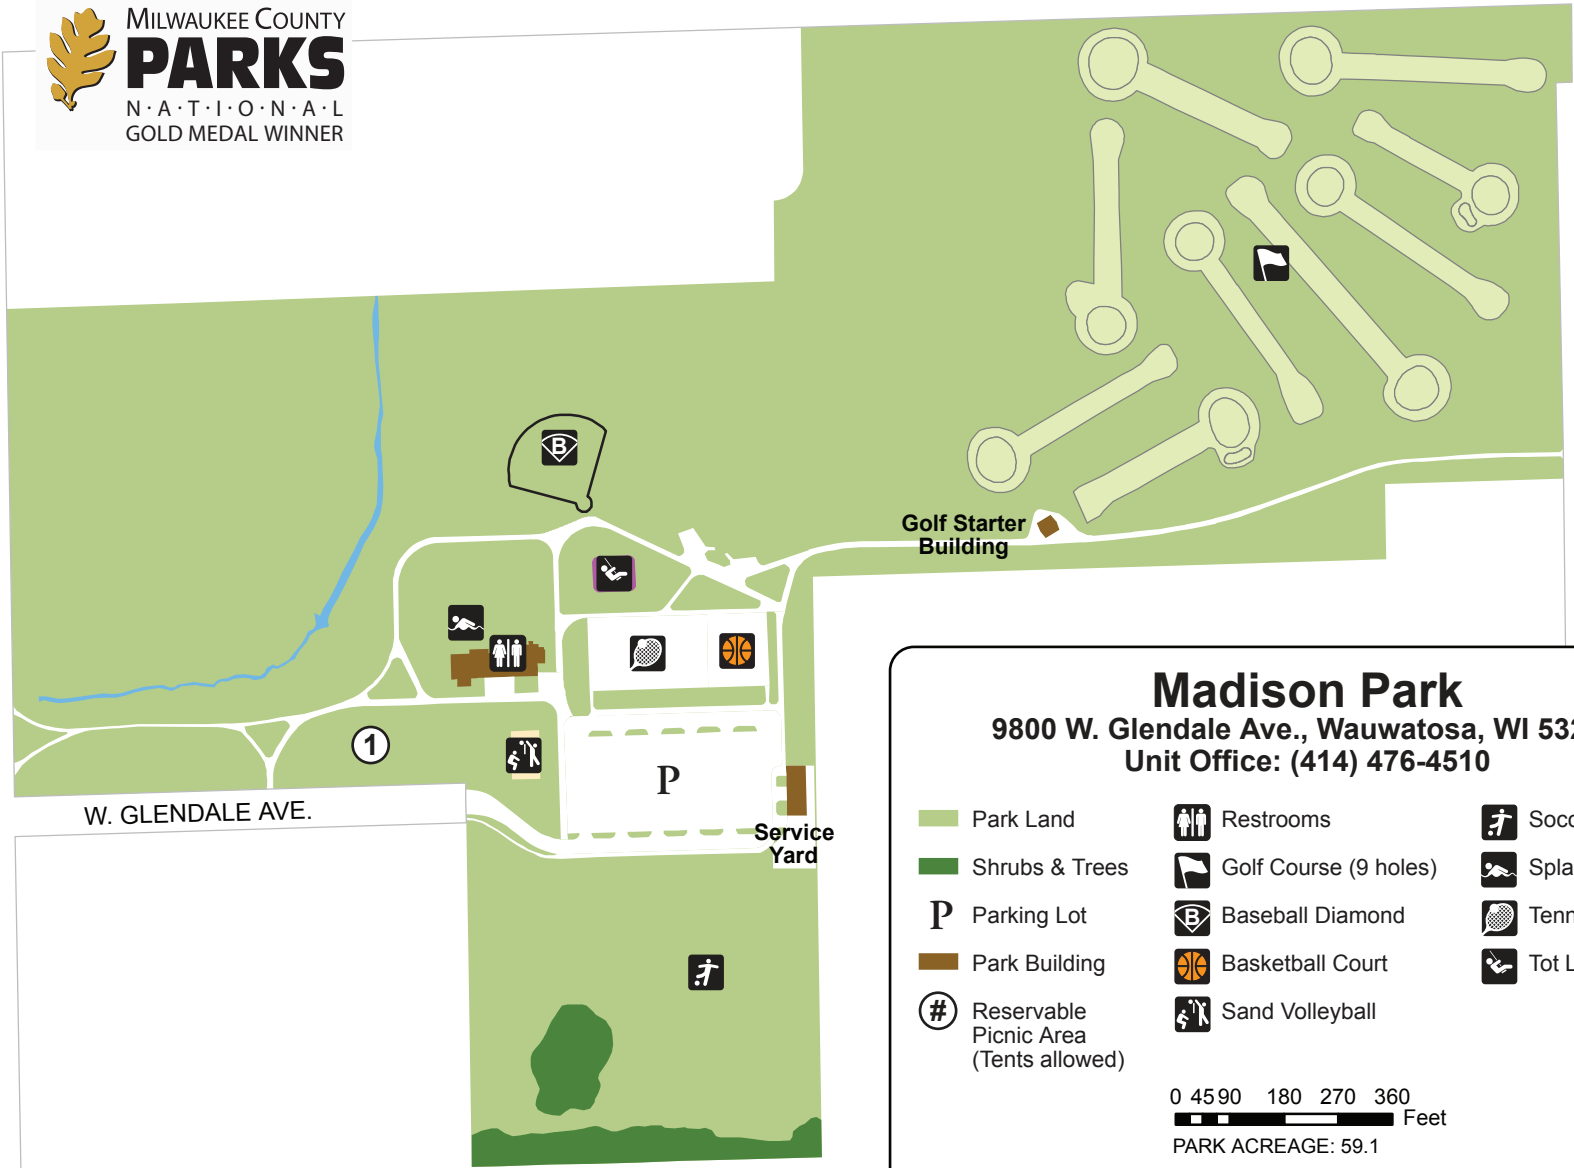

Timmerman Airport

W. HAMPTON AVE.

N. 92nd ST.

N. 100th ST.

Golf Starter Building

Service Yard

W. GLENDALE AVE.

W. RUBY AVE.

Madison Park

9800 W. Glendale Ave., Wauwatosa, WI 53225
Unit Office: (414) 476-4510

Park Land	Restrooms	Soccer
Shrubs & Trees	Golf Course (9 holes)	Splash Pad
Parking Lot	Baseball Diamond	Tennis
Park Building	Basketball Court	Tot Lot
Reservable Picnic Area (Tents allowed)	Sand Volleyball	

0 45 90 180 270 360 Feet
 PARK ACREAGE: 59.1

Picnic Reservations (414) 257-8005
Parks Information (414) 257-PARK (7275)
countyparks.com

UPDATED JUNE '11