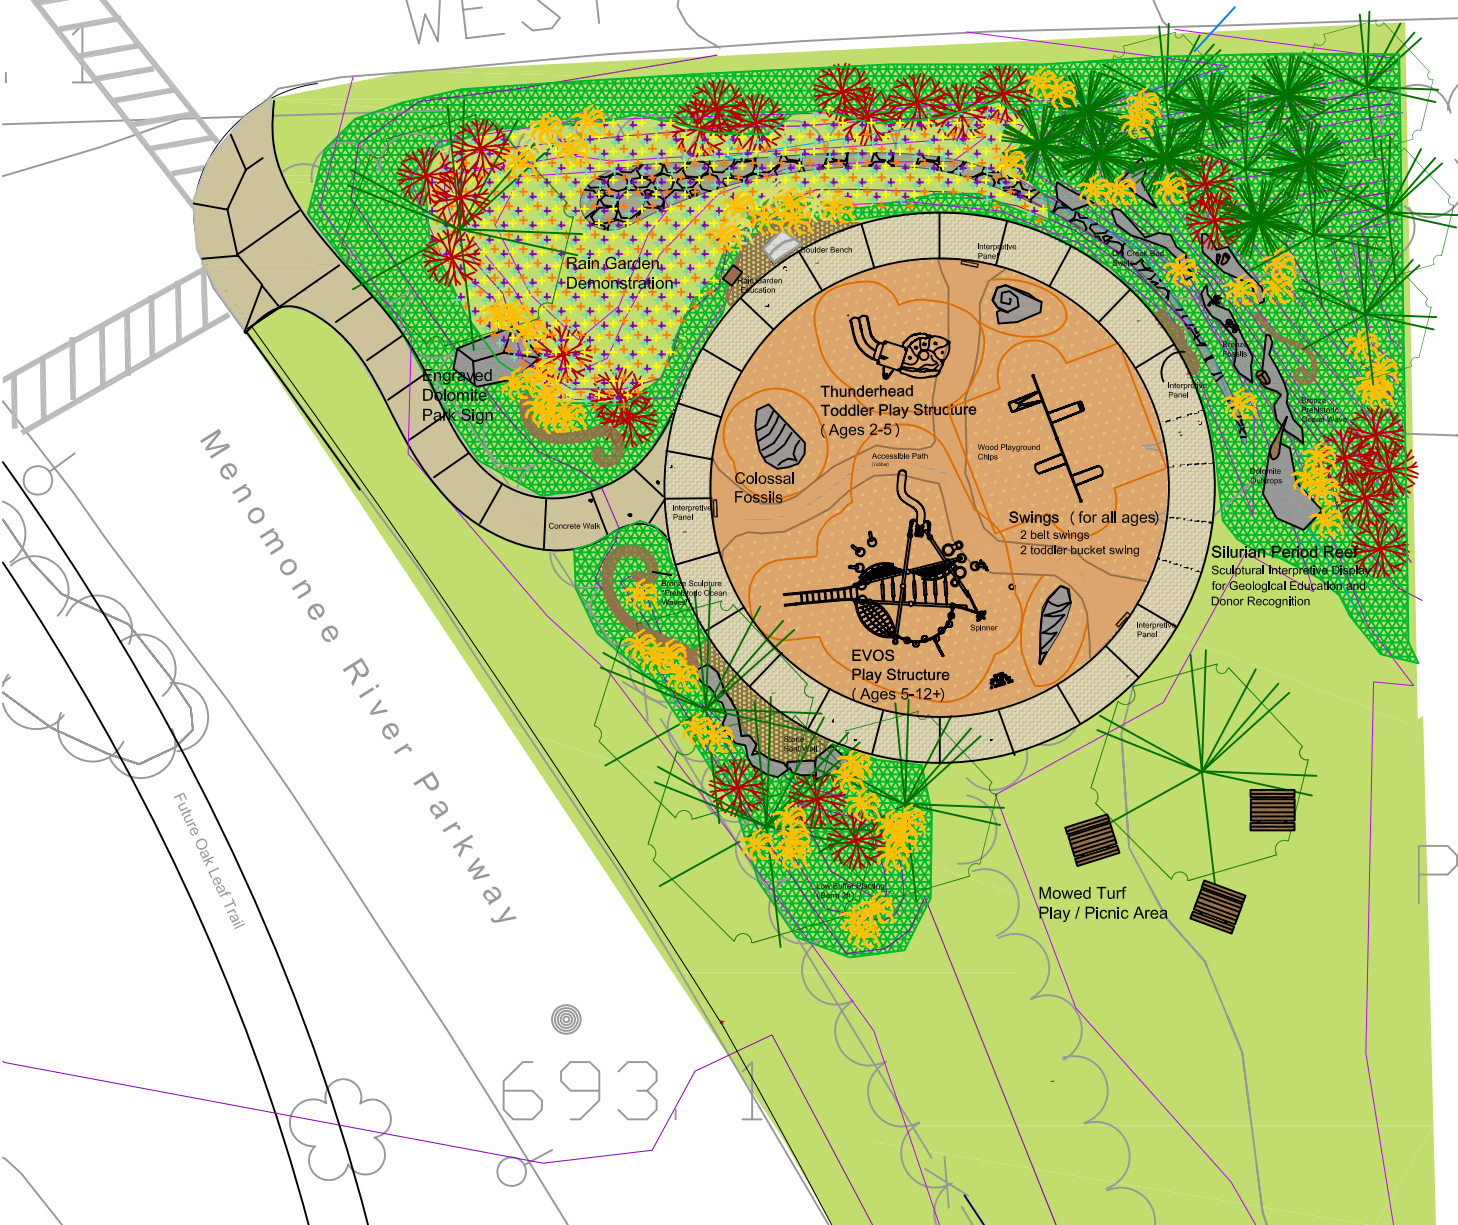

WEST

KEEFE

Hartung Quarry Park

Play Experience and Environmental Education

Limestone Slab Engraved Sign

Swings (for all ages)
 2 belt swings
 1 toddler bucket swing
 1 accessible bucket swing

Thunder Cloud Toddler Play Structure (Ages 2-5)

Double Small Slides

EVOS Play Structure (Ages 5-12+)

O-zone Climber

Accessible Educational Play Panels

Spinner

Rain Garden Planting

Colossal Fossils

Silurian Reef Outcrops Geological Education

Scale 1"=10'
 Concept By: Jason Wilke, ASLA
 5-18-08